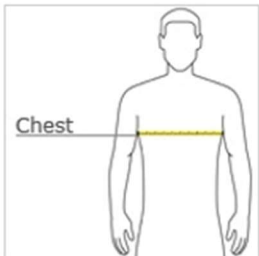

- 3.8-ounce, 100% polyester interlock with PosiCharge technology
- Removable tag for comfort and relabeling
- Set-in sleeves

CARE INSTRUCTIONS

Machine wash cold with like colors, non-chlorine bleach only if needed, do not use fabric softener, tumble dry low, remove promptly, cool iron if necessary, do not dry clean.

front

back

HOW TO MEASURE

CHEST
With arms down at sides, measure around the upper body, under arms and over the fullest part of the chest.

SIZE CHART

	XS	S	M	L	XL	2XL	3XL	4XL
Chest	32-34	35-37	38-40	41-43	44-46	47-49	50-53	54-57